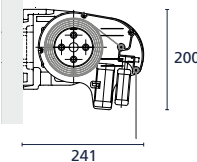

LIDO - LHK HALBKASSETTE

RAL9016g glänzend Verkehrsweiß
RAL8019m matt Graubraun HWF
RAL9006m matt Weißaluminium HWF
DB703 Feinstruktur Eisenglimmer